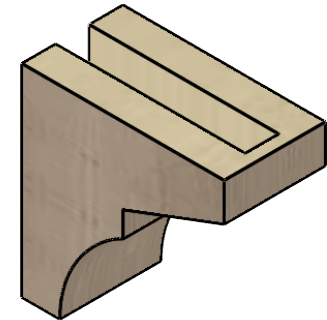

ITEM NUMBER: CORU03X06X06MONRCPR

3"W X 6"D X 6"H SERIES 1 CLASSIC MONTEREY ROUGH CEDAR TIMBERTHANE
FAUX WOOD CORBEL, PRIMED

SIDE PROFILE

FRONT PROFILE

ISOMETRIC

EKENA MILLWORK
2300 WEST MAIN ST.
CLARKSVILLE, TX 75426
TOLL FREE: 866-607-0453
WWW.EKENAMILLWORK.COM