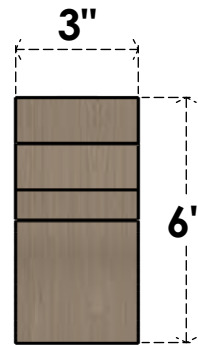

ITEM NUMBER: CORU03X06X06MONRCPR

3"W X 6"D X 6"H SERIES 1 CLASSIC MONTEREY ROUGH CEDAR TIMBERTHANE
FAUX WOOD CORBEL, PRIMED

SIDE PROFILE

FRONT PROFILE

ISOMETRIC

EKENA MILLWORK
2300 WEST MAIN ST.
CLARKSVILLE, TX 75426
TOLL FREE: 866-607-0453
WWW.EKENAMILLWORK.COM