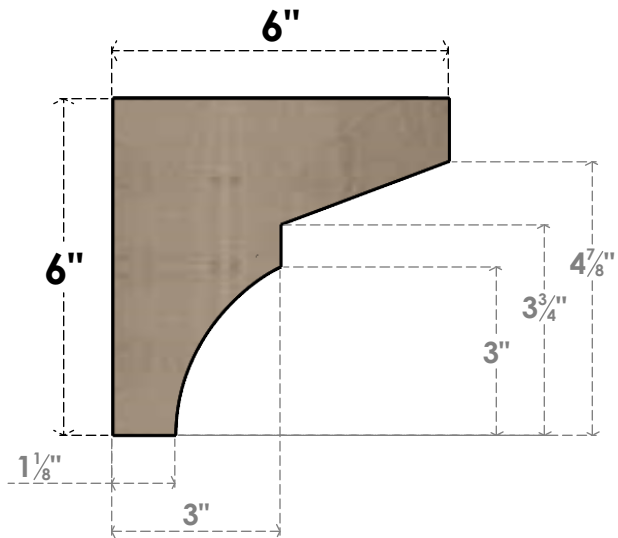

ITEM NUMBER: CORU03X06X06MONRCPR

3"W X 6"D X 6"H SERIES 1 CLASSIC MONTEREY ROUGH CEDAR TIMBERTHANE
FAUX WOOD CORBEL, PRIMED

SIDE PROFILE

FRONT PROFILE

ISOMETRIC

EKENA MILLWORK
2300 WEST MAIN ST.
CLARKSVILLE, TX 75426
TOLL FREE: 866-607-0453
WWW.EKENAMILLWORK.COM

NOTES

1. INSTALLATION TO BE COMPLETED IN ACCORDANCE WITH MANUFACTURER'S SPECIFICATIONS.
2. DRAWING MAY NOT BE TO SCALE
3. THIS DRAWING IS INTENDED FOR DESIGN AND PLANNING PURPOSES ONLY.
4. ALL INFORMATION CONTAINED HEREIN WAS CURRENT AT THE TIME OF DEVELOPMENT BUT MUST BE REVIEWED AND APPROVED BY THE PRODUCT MANUFACTURER TO BE CONSIDERED ACCURATE.
5. TIMBERTHANE ARCHITECTURAL PRODUCTS ARE MADE FROM HIGH DENSITY URETHANE AND COME FACTORY PRIMED